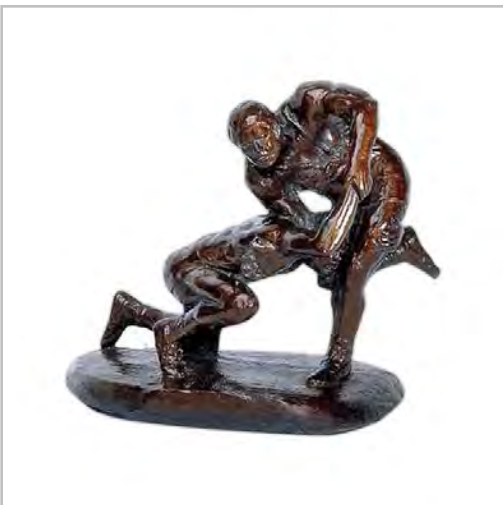

Desktop Greek guillotine wrestling sculpture with base.

Color: Dry Brush Silver

Size: 4.5" x 5.5" x 2.5"

Material:

Quantity	1
Price	\$ 15.00

Comments:

Product #: 097

Classic Greek guillotine wrestling sculpture with base.

Comments:

Product #: 645

Dan Gable - Gold wrestling sculpture award on a base.

Color: Antique Copper

Size: 7" x 12" x 8.5"

Material:

Quantity	1
Price	\$ 70.00

Comments:

Product #: 646

Action wrestlers sculpture on a base.

Color: Antique Bronze

Size: 12" x 12" x 8"

Material:

Quantity	1
Price	\$ 70.00

Comments:

Wrestling shoes sculpture with base.