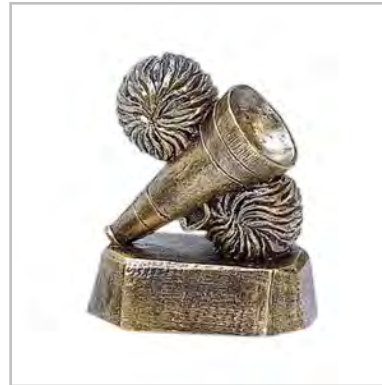

Lineman Up - Lineman football sculpture.

Color:
Dry Brush Gold

Size:
7.25" x 3.25" x 3.75"

Product #: 450

Quantity	1
Price	\$ 16.00

Price Includes:

Production Time: 5 days

Comments:

Lineman Down - Lineman football sculpture.

Color:
Dry Brush Platinum

Size:
5" x 4" x 4"

Product #: 451

Quantity	1
Price	\$ 16.00

Price Includes:

Production Time: 5 days

Comments:

Football theme award.

Color:
Dry Brush Gold

Size:
6" x 6" x 3.5"

Product #: 925

Quantity	1
Price	\$ 12.00

Price Includes:

Production Time: 5 days

Comments:

Double Pom Pom - Cheerleading award.

Color:
Dry Brush Gold

Size:
7.5" x 6.25" x 3.25"

Product #: 926

Quantity	1
Price	\$ 12.00

Price Includes:

Production Time: 5 days

Comments: