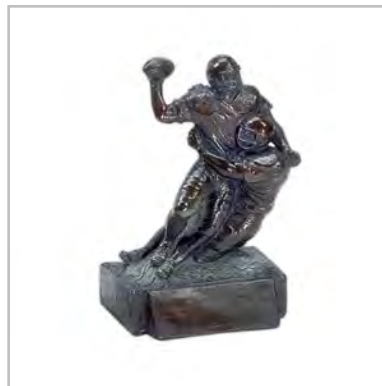

Football runner sculpture on base.

Color:
Antique Bronze

Size:
19.25" x 8.5" x 9.5"

Product #: 122

Quantity	1
Price	\$ 75.00

Price Includes:

Production Time: 5 days

Comments:

Solid football sculpture on base.

Color:
Antique Bronze

Size:
12" x 6.5" x 8.5"

Product #: 162

Quantity	1
Price	\$ 68.00

Price Includes:

Production Time: 5 days

Comments:

Football passer sculpture on base.

Color:
Dry Brush Gold

Size:
14" x 11" x 6.5"

Product #: 303

Quantity	1
Price	\$ 75.00

Price Includes:

Production Time: 5 days

Comments:

Double figure male football sculpture.

Color:
Antique Bronze

Size:
10" x 6" x 4.5"

Product #: 328

Quantity	1
Price	\$ 24.00

Price Includes:

Production Time: 5 days

Comments: